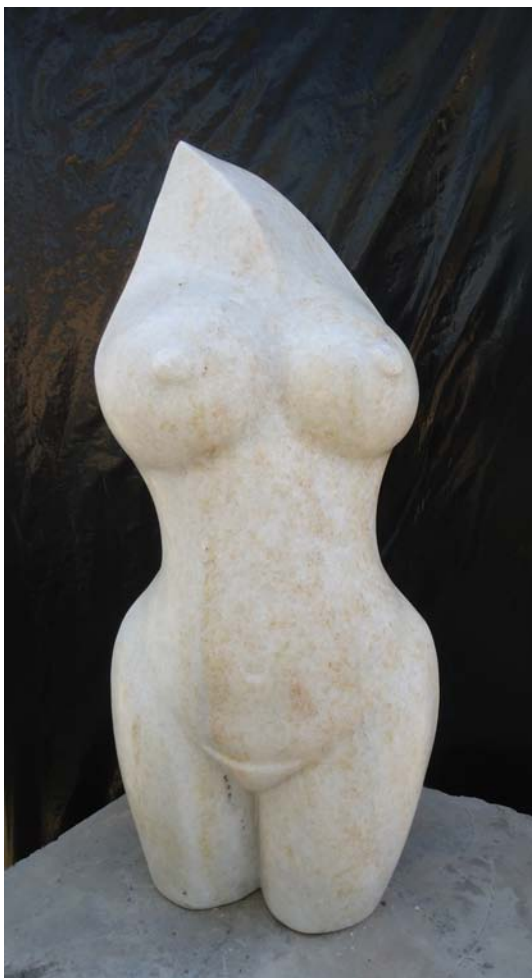

SQUARE CHIKWANDA  
„LOVERS“ (16909), Lemon Opal,  
20 x 12 x 4 cm                      350,- €

SQUARE CHIKWANDA  
„TOO MUCH IN MY HEAD“ (17356), Fruit Serpentine  
68 x 13 x 44 cm 1.100,- €

SQUARE CHIKWANDA  
„TORSO“ (16913), Opal  
20 x 10 x 7 cm 350,- €